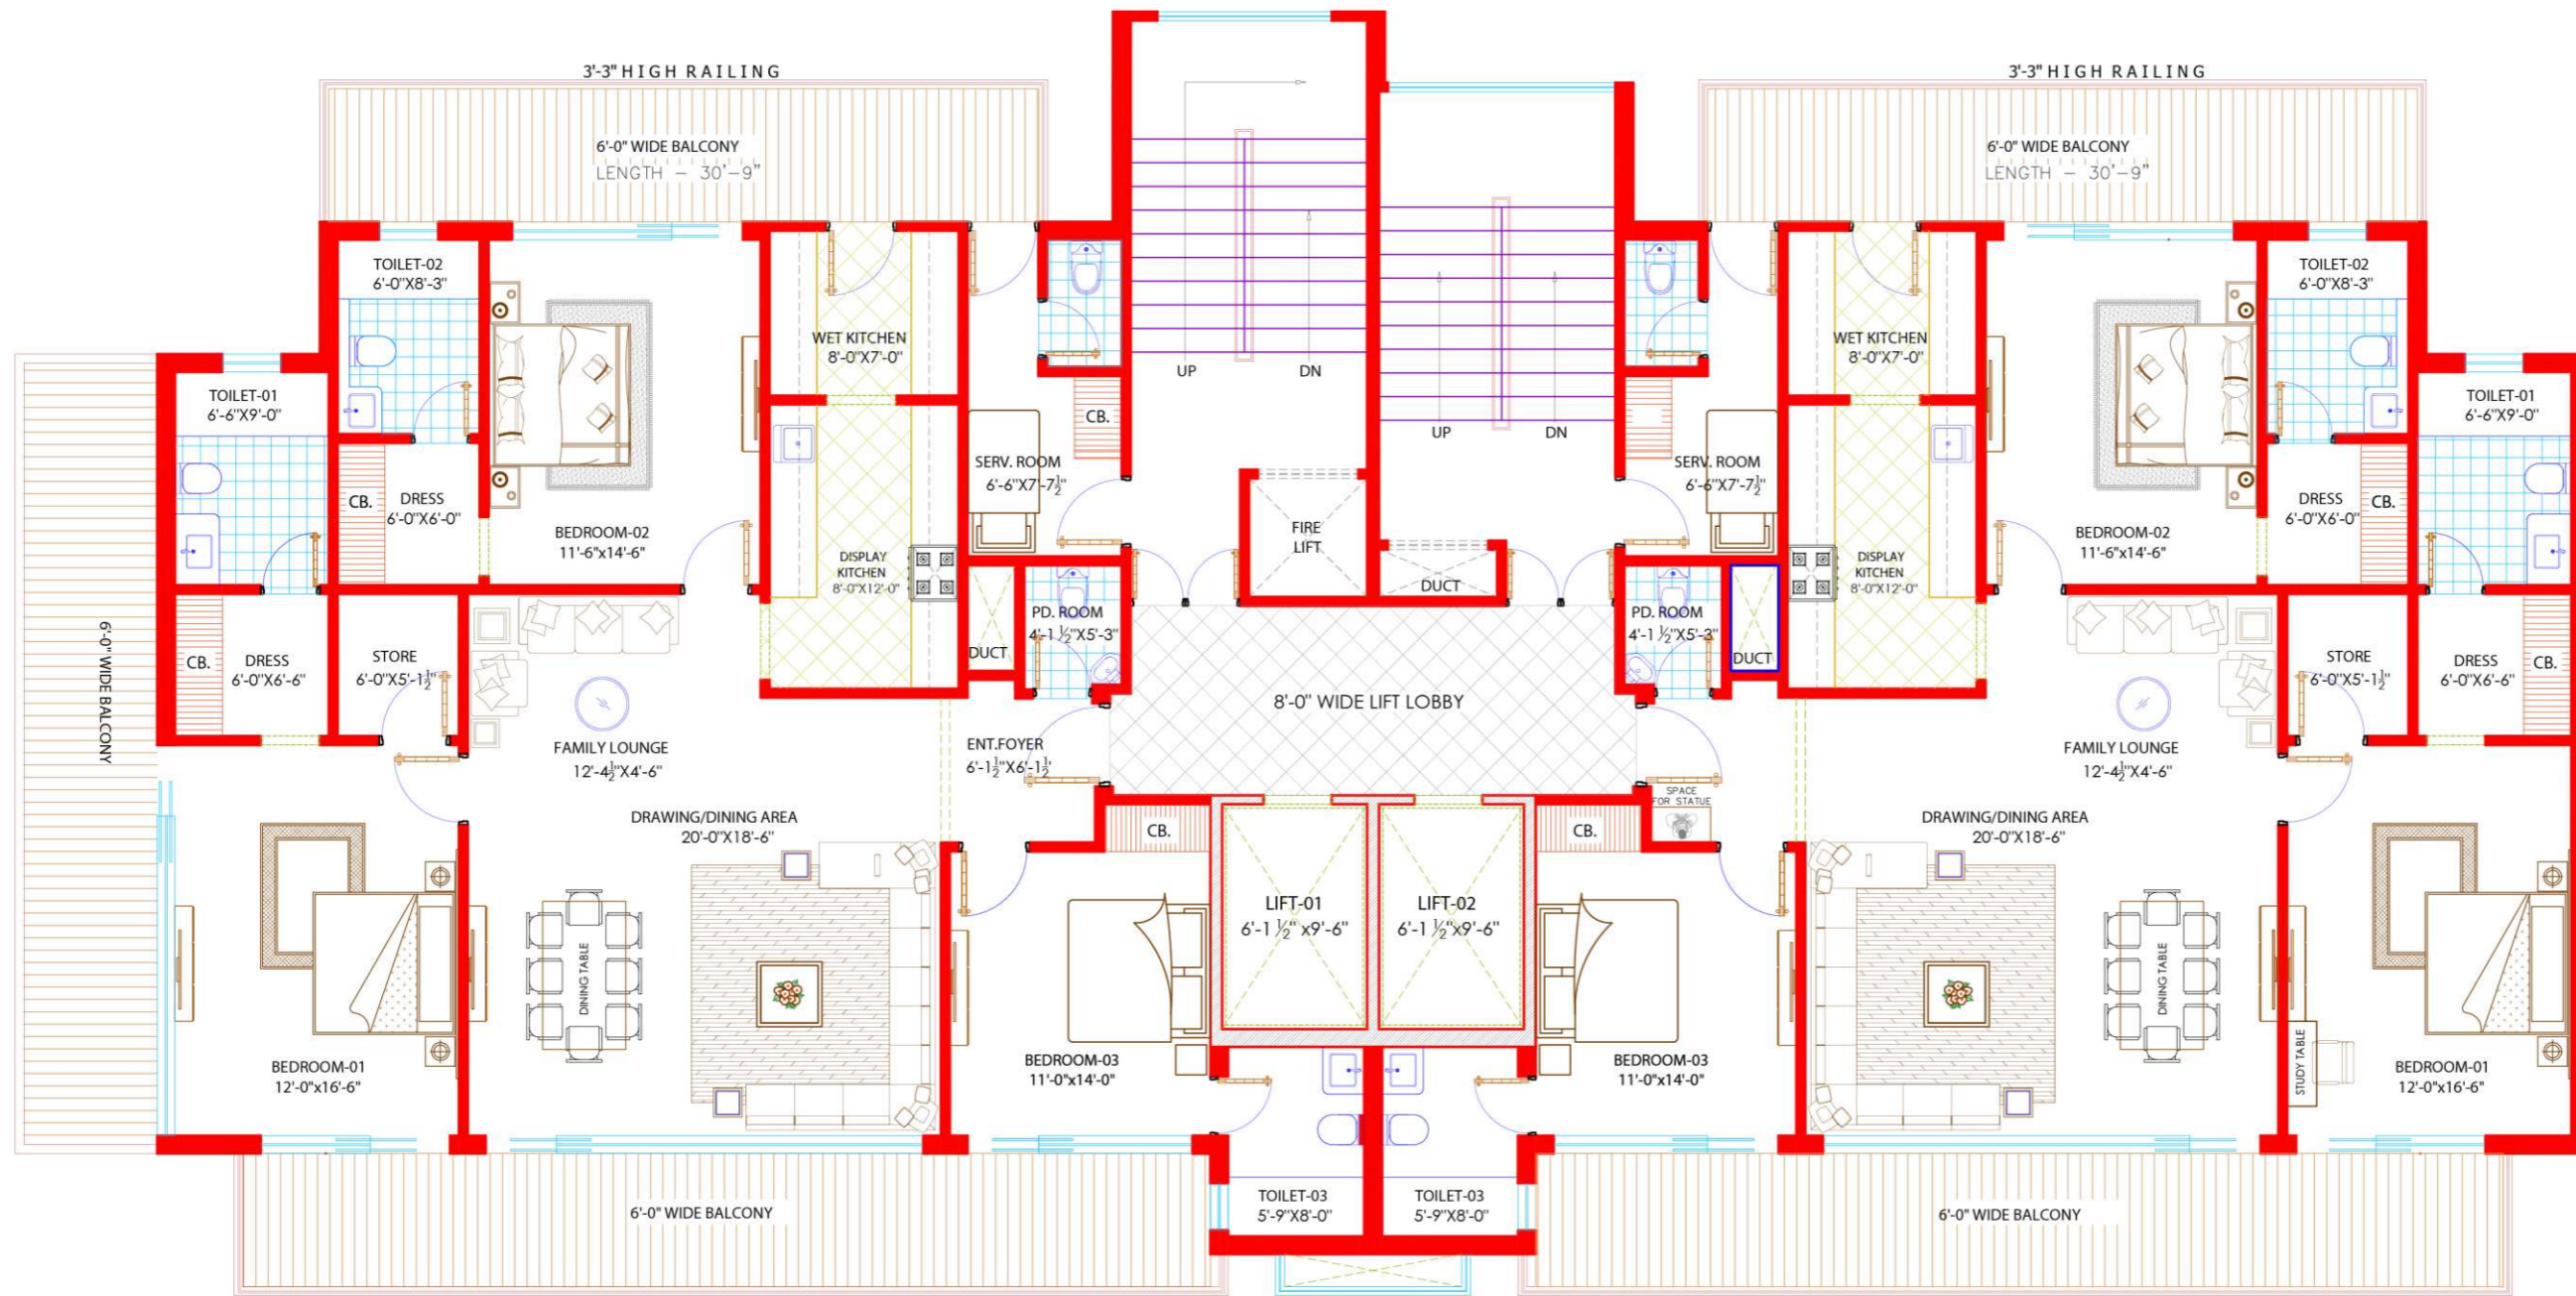

FOR TRAINING PURPOSE

80'-0" WIDE ROAD

20'-0" WIDE DRIVEWAY

20'-0" WIDE DRIVEWAY

20'-0" WIDE DRIVEWAY

38'-0" WIDE DRIVEWAY

100'-0" WIDE ROAD

EMERGENCY EXIT

100'-0" WIDE ROAD

FOR TRAINING PURPOSE

TYPICAL PLAN - 3BHK+SERVANT

FOR TRAINING PURPOSE

CLUSTER PLAN - 3BHK+SERVANT

FOR TRAINING PURPOSE

TYPICAL PLAN - 4BHK+SERVANT

FOR TRAINING PURPOSE

CLUSTER PLAN - 4BHK+SERVANT

FOR TRAINING PURPOSE