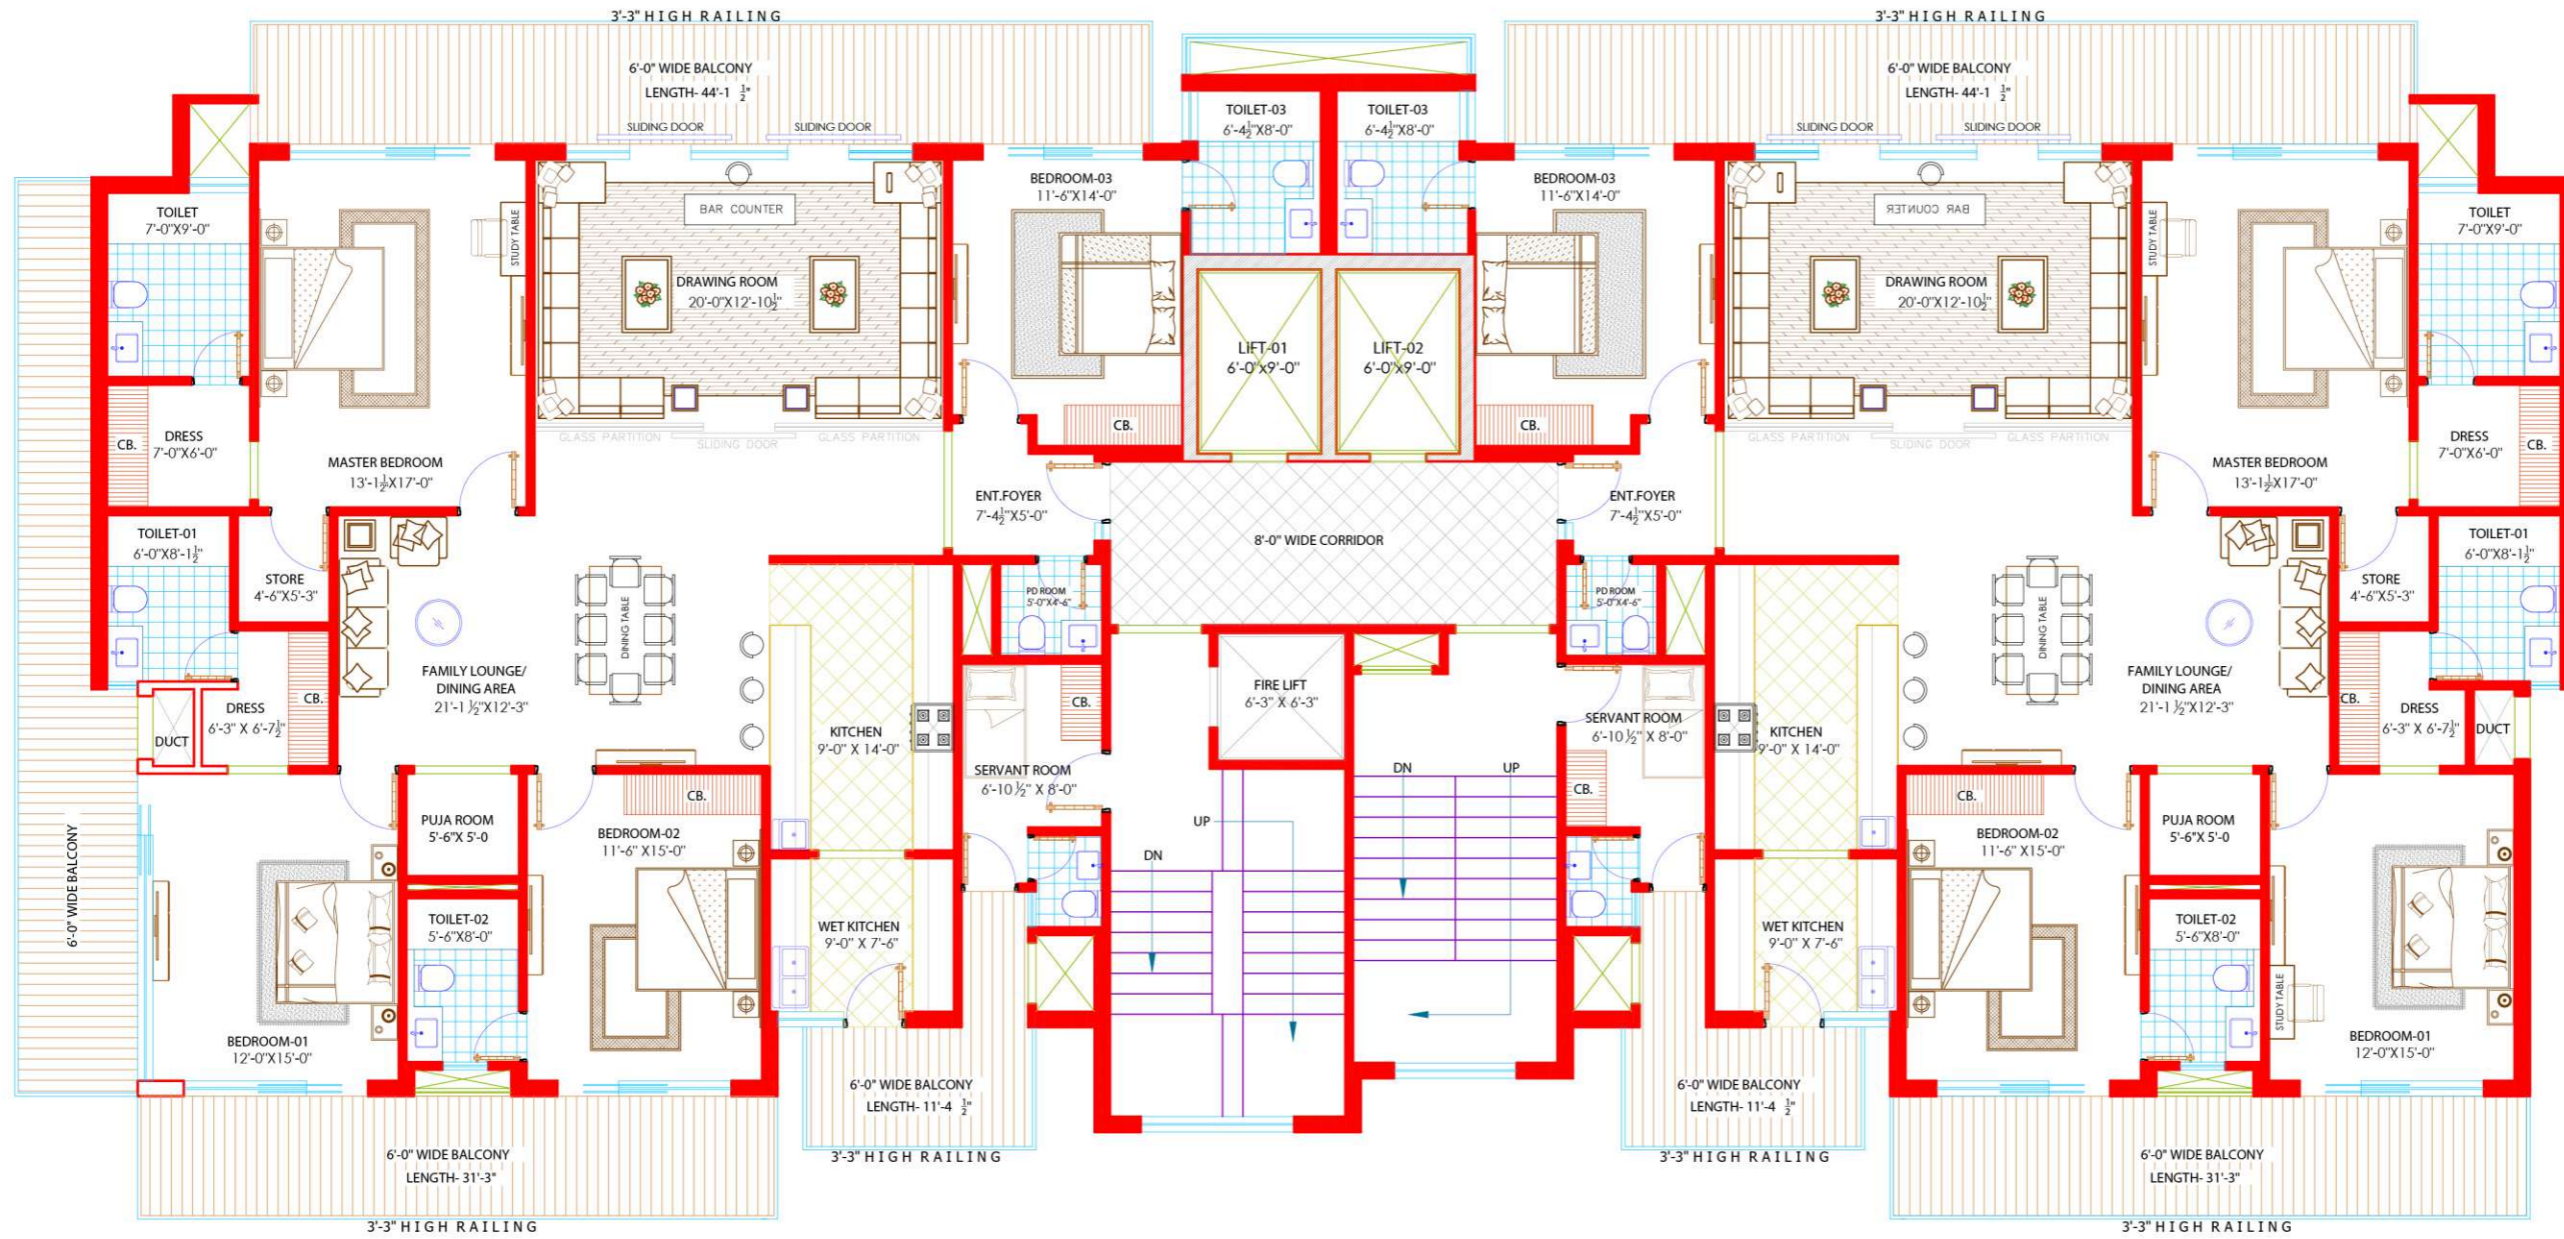

FOR TRAINING PURPOSE

80'-0" WIDE ROAD

20'-0" WIDE DRIVEWAY

20'-0" WIDE DRIVEWAY

20'-0" WIDE DRIVEWAY

38'-0" WIDE DRIVEWAY

100'-0" WIDE ROAD

EMERGENCY EXIT

100'-0" WIDE ROAD

FOR TRAINING PURPOSE

TYPICAL PLAN - 3BHK+SERVANT

FOR TRAINING PURPOSE

CLUSTER PLAN - 3BHK+SERVANT

FOR TRAINING PURPOSE

TYPICAL PLAN - 4BHK+SERVANT

FOR TRAINING PURPOSE

CLUSTER PLAN - 4BHK+SERVANT

FOR TRAINING PURPOSE